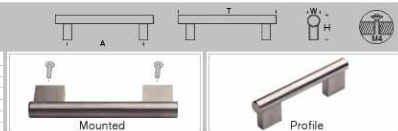

Wenzhou Yabo Hardware Co.,Limited

Add:105,Qinfen Rd.,jinao,Yaoxi,Longwan,Wenzhou,China.

Email:sales@yabo-hardware.com jinkangsen@wz.zj.cn

Tel:0086-577-88910250 / 88918760

Fax:0086-577-88910821

www.yabo-hardware.com