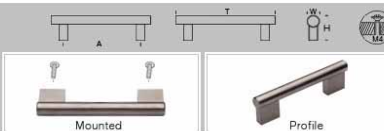

Professional Furniture & Cabinet Hardware Manufacturer

YABO-categories

Furniture&Cabinet Handles/pulls&Knobs

Stainless steel series

-Handles/pulls

More options:Aluminium, stainless steel, steel (iron), ceramic, marble & granite, wood etc.

Please download other PDF catalogues from www.yabo-hardware.com

YABO HARDWARE

Code 008.03.5280

- Material: Stainless Steel
- Color:Stainless Steel Satin Finish

Specifications:

YABO HARDWARE

Code 008.03.5281

- Material: Stainless Steel
- Color:Stainless Steel Satin Finish

Specifications:

YABO HARDWARE

Code 008.03.5282

- Material: Stainless Steel
- Color:Stainless Steel Satin Finish

Specifications:

YABO HARDWARE

Code 008.03.5284

www.yabo-hardware.com
www.yabo-hardware.com
www.yabo-hardware.com
www.yabo-hardware.com
www.yabo-hardware.com

- Material: Stainless Steel
- Color:Stainless Steel Satin Finish

Specifications:

YABO HARDWARE

Code 008.03.5285

www.yabo-hardware.com
www.yabo-hardware.com
www.yabo-hardware.com
www.yabo-hardware.com
www.yabo-hardware.com

- Material: Stainless Steel
- Color:Stainless Steel Satin Finish

Specifications:

Wenzhou Yabo Hardware Co.,Limited

Add:105,Qinfen Rd.,jinao,Yaoxi,Longwan,Wenzhou,China.

Email:sales@yabo-hardware.com jinkangsen@wz.zj.cn

Tel:0086-577-88910250 / 88918760

Fax:0086-577-88910821

www.yabo-hardware.com