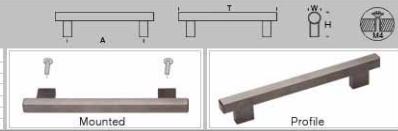

Professional Furniture & Cabinet Hardware Manufacturer

YABO-categories

Furniture&Cabinet Handles/pulls&Knobs

Stainless steel series

-Handles/pulls

More options:Aluminium, stainless steel, steel (iron), ceramic, marble & granite, wood etc.

Please download other PDF catalogues from www.yabo-hardware.com

YABO HARDWARE

Code 008.03.5280

- Material: Stainless Steel
- Color:Stainless Steel Satin Finish

Specifications:

YABO HARDWARE

Code 008.03.5281

- Material: Stainless Steel
- Color:Stainless Steel Satin Finish

Specifications:

YABO HARDWARE

Code 008.03.5282

- Material: Stainless Steel
- Color:Stainless Steel Satin Finish

Specifications:

YABO HARDWARE

Code 008.03.5284

www.yabo-hardware.com
www.yabo-hardware.com
www.yabo-hardware.com
www.yabo-hardware.com
www.yabo-hardware.com

- Material: Stainless Steel
- Color:Stainless Steel Satin Finish

Specifications:

YABO HARDWARE

Code 008.03.5285

www.yabo-hardware.com
www.yabo-hardware.com
www.yabo-hardware.com
www.yabo-hardware.com
www.yabo-hardware.com

- Material: Stainless Steel
- Color:Stainless Steel Satin Finish

Specifications:

Wenzhou Yabo Hardware Co.,Limited

Add:105,Qinfen Rd.,jinao,Yaoxi,Longwan,Wenzhou,China.

Email:sales@yabo-hardware.com jinkangsen@wz.zj.cn

Tel:0086-577-88910250 / 88918760

Fax:0086-577-88910821

www.yabo-hardware.com