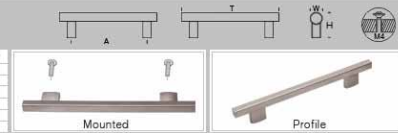

Professional Furniture & Cabinet Hardware Manufacturer

YABO-categories

Furniture&Cabinet Handles/pulls&Knobs

Stainless steel series

-Handles/pulls

More options:Aluminium, stainless steel, steel (iron), ceramic, marble & granite, wood etc.

Please download other PDF catalogues from www.yabo-hardware.com

YABO HARDWARE

Code 008.03.5280

- Material: Stainless Steel
- Color:Stainless Steel Satin Finish

Specifications:

YABO HARDWARE

Code 008.03.5281

- Material: Stainless Steel
- Color:Stainless Steel Satin Finish

Specifications:

YABO HARDWARE

Code 008.03.5282

- Material: Stainless Steel
- Color:Stainless Steel Satin Finish

Specifications:

YABO HARDWARE

Code 008.03.5284

www.yabo-hardware.com
www.yabo-hardware.com
www.yabo-hardware.com
www.yabo-hardware.com
www.yabo-hardware.com

- Material: Stainless Steel
- Color:Stainless Steel Satin Finish

Specifications:

YABO HARDWARE

Code 008.03.5285

www.yabo-hardware.com
www.yabo-hardware.com
www.yabo-hardware.com
www.yabo-hardware.com
www.yabo-hardware.com

- Material: Stainless Steel
- Color:Stainless Steel Satin Finish

Specifications:

Wenzhou Yabo Hardware Co.,Limited

Add:105,Qinfen Rd.,jinao,Yaoxi,Longwan,Wenzhou,China.

Email:sales@yabo-hardware.com jinkangsen@wz.zj.cn

Tel:0086-577-88910250 / 88918760

Fax:0086-577-88910821

www.yabo-hardware.com