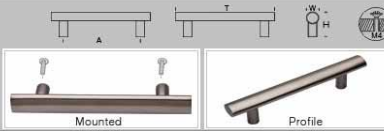

Professional Furniture & Cabinet Hardware Manufacturer

YABO-categories

Furniture&Cabinet Handles/pulls&Knobs

Stainless steel series

-Handles/pulls

More options:Aluminium, stainless steel, steel (iron), ceramic, marble & granite, wood etc.

Please download other PDF catalogues from www.yabo-hardware.com

YABO HARDWARE

Code 008.03.5280

- Material: Stainless Steel
- Color:Stainless Steel Satin Finish

Specifications:

YABO HARDWARE

Code 008.03.5281

- Material: Stainless Steel
- Color:Stainless Steel Satin Finish

Specifications:

YABO HARDWARE

Code 008.03.5282

- Material: Stainless Steel
- Color:Stainless Steel Satin Finish

Specifications:

YABO HARDWARE

Code 008.03.5284

www.yabo-hardware.com
www.yabo-hardware.com
www.yabo-hardware.com
www.yabo-hardware.com
www.yabo-hardware.com

- Material: Stainless Steel
- Color:Stainless Steel Satin Finish

Specifications:

YABO HARDWARE

Code 008.03.5285

www.yabo-hardware.com
www.yabo-hardware.com
www.yabo-hardware.com
www.yabo-hardware.com
www.yabo-hardware.com

- Material: Stainless Steel
- Color:Stainless Steel Satin Finish

Specifications:

Wenzhou Yabo Hardware Co.,Limited

Add:105,Qinfen Rd.,jinao,Yaoxi,Longwan,Wenzhou,China.

Email:sales@yabo-hardware.com jinkangsen@wz.zj.cn

Tel:0086-577-88910250 / 88918760

Fax:0086-577-88910821

www.yabo-hardware.com